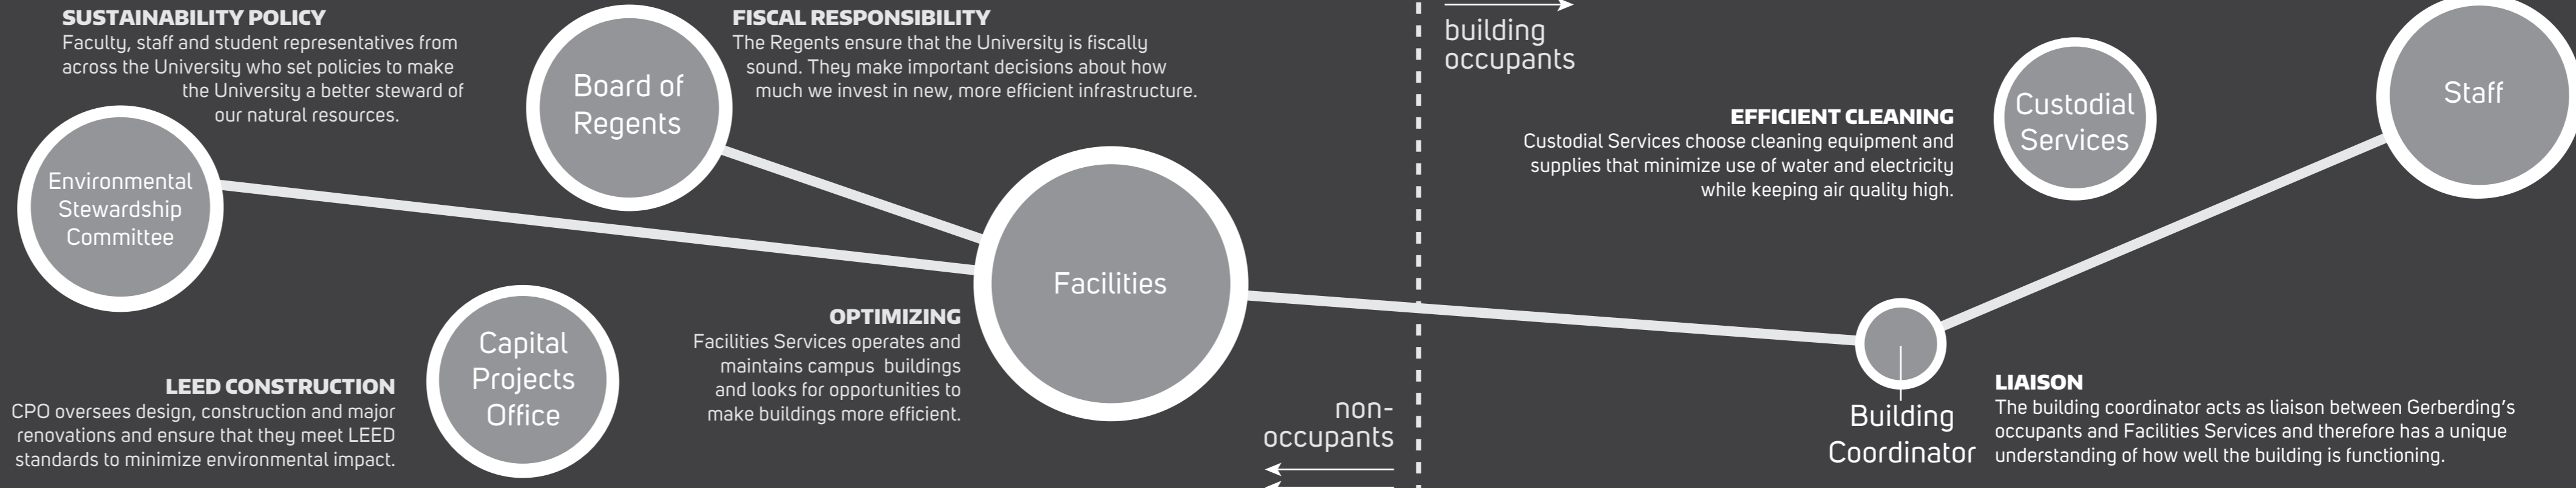

# FOREVER GERBERDING

Understanding how Gerberding consumes to help us move toward long-term sustainability

Gerberding Hall is the site of multi-faceted efforts undertaken to enable the University to function. It houses the offices of the President and Provost, various planning units, the Sustainability Office, News and Information, and more.

What impact does Gerberding Hall have on the environment as it supports this work? How can we minimize that impact while enhancing the experience of those who work here?

## WHO PLAYS A ROLE IN MAKING GERBERDING EFFICIENT?

funded through a Green Up partnership between: Seattle City Light & UW Sustainability